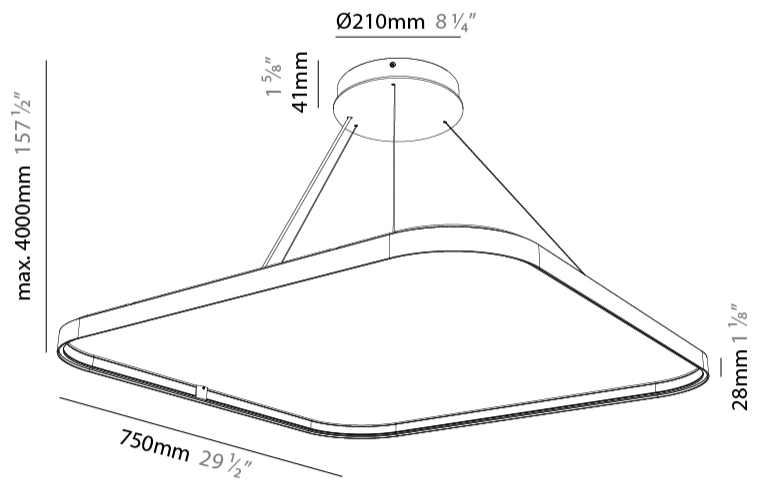

GENERAL

Series: Quantum Silhouette Acoustic
Partner: Prolicht
Division: Architectural
Installation: Suspension
Product Type: Acoustic
Mounting Location: Ceiling
Light Distribution: Direct

PHYSICAL

Shape: Round
Length (mm): 750
Length (in): 29 1/2
Width (mm): 750
Width (in): 29 1/2
Height (mm): 28
Height (in): 1 1/8
Weight (kg): 3.1

Fixture Finish: SSR / BKV / CWI / CRY / HAB / UFT / ITA / RUA / FTG / MYG / LOD / PUS / FRO / FUP / KIA / POP / BLS / SPG / MEY / GOH / CHC / COM / ABZ / JAG / OBR / MOS / ROR

Acoustic Finish: SFW / CYW / SEE / SYN / MTS / PMB / TTN / CYB / STO / DPE / BES / SHB / ARE / ANE / VRD / CRF

Fixture Material: Aluminum
Primary Material: Acoustic

ELECTRICAL

Lamp Type: LED
Input Wattage (W): 36
Total Output Wattage (W): 32.8
Dimming: Non-Dimming / 0-10V Dimming / Phase Dimming / DALI Dimming / MATTER Dimming
Driver Included: Yes
Driver Location: Integrated
Driver Type: Constant Current - Universal
Driver Class: Class 2
Input Voltage (V): 120
Constant Current (MA): 1350mA

LED

Color Temperature (°K): 2700 / 3000
Max. Delivered Lumen (lm): 1456 / 1526
Nominal Lumen (lm): 3409 / 3571
CRI: >90 CRI
Lamp Life (hrs): 50000

OPTICAL

RATINGS AND CERTIFICATIONS

Certified By: Certified for North American Standards
IP rating: IP20